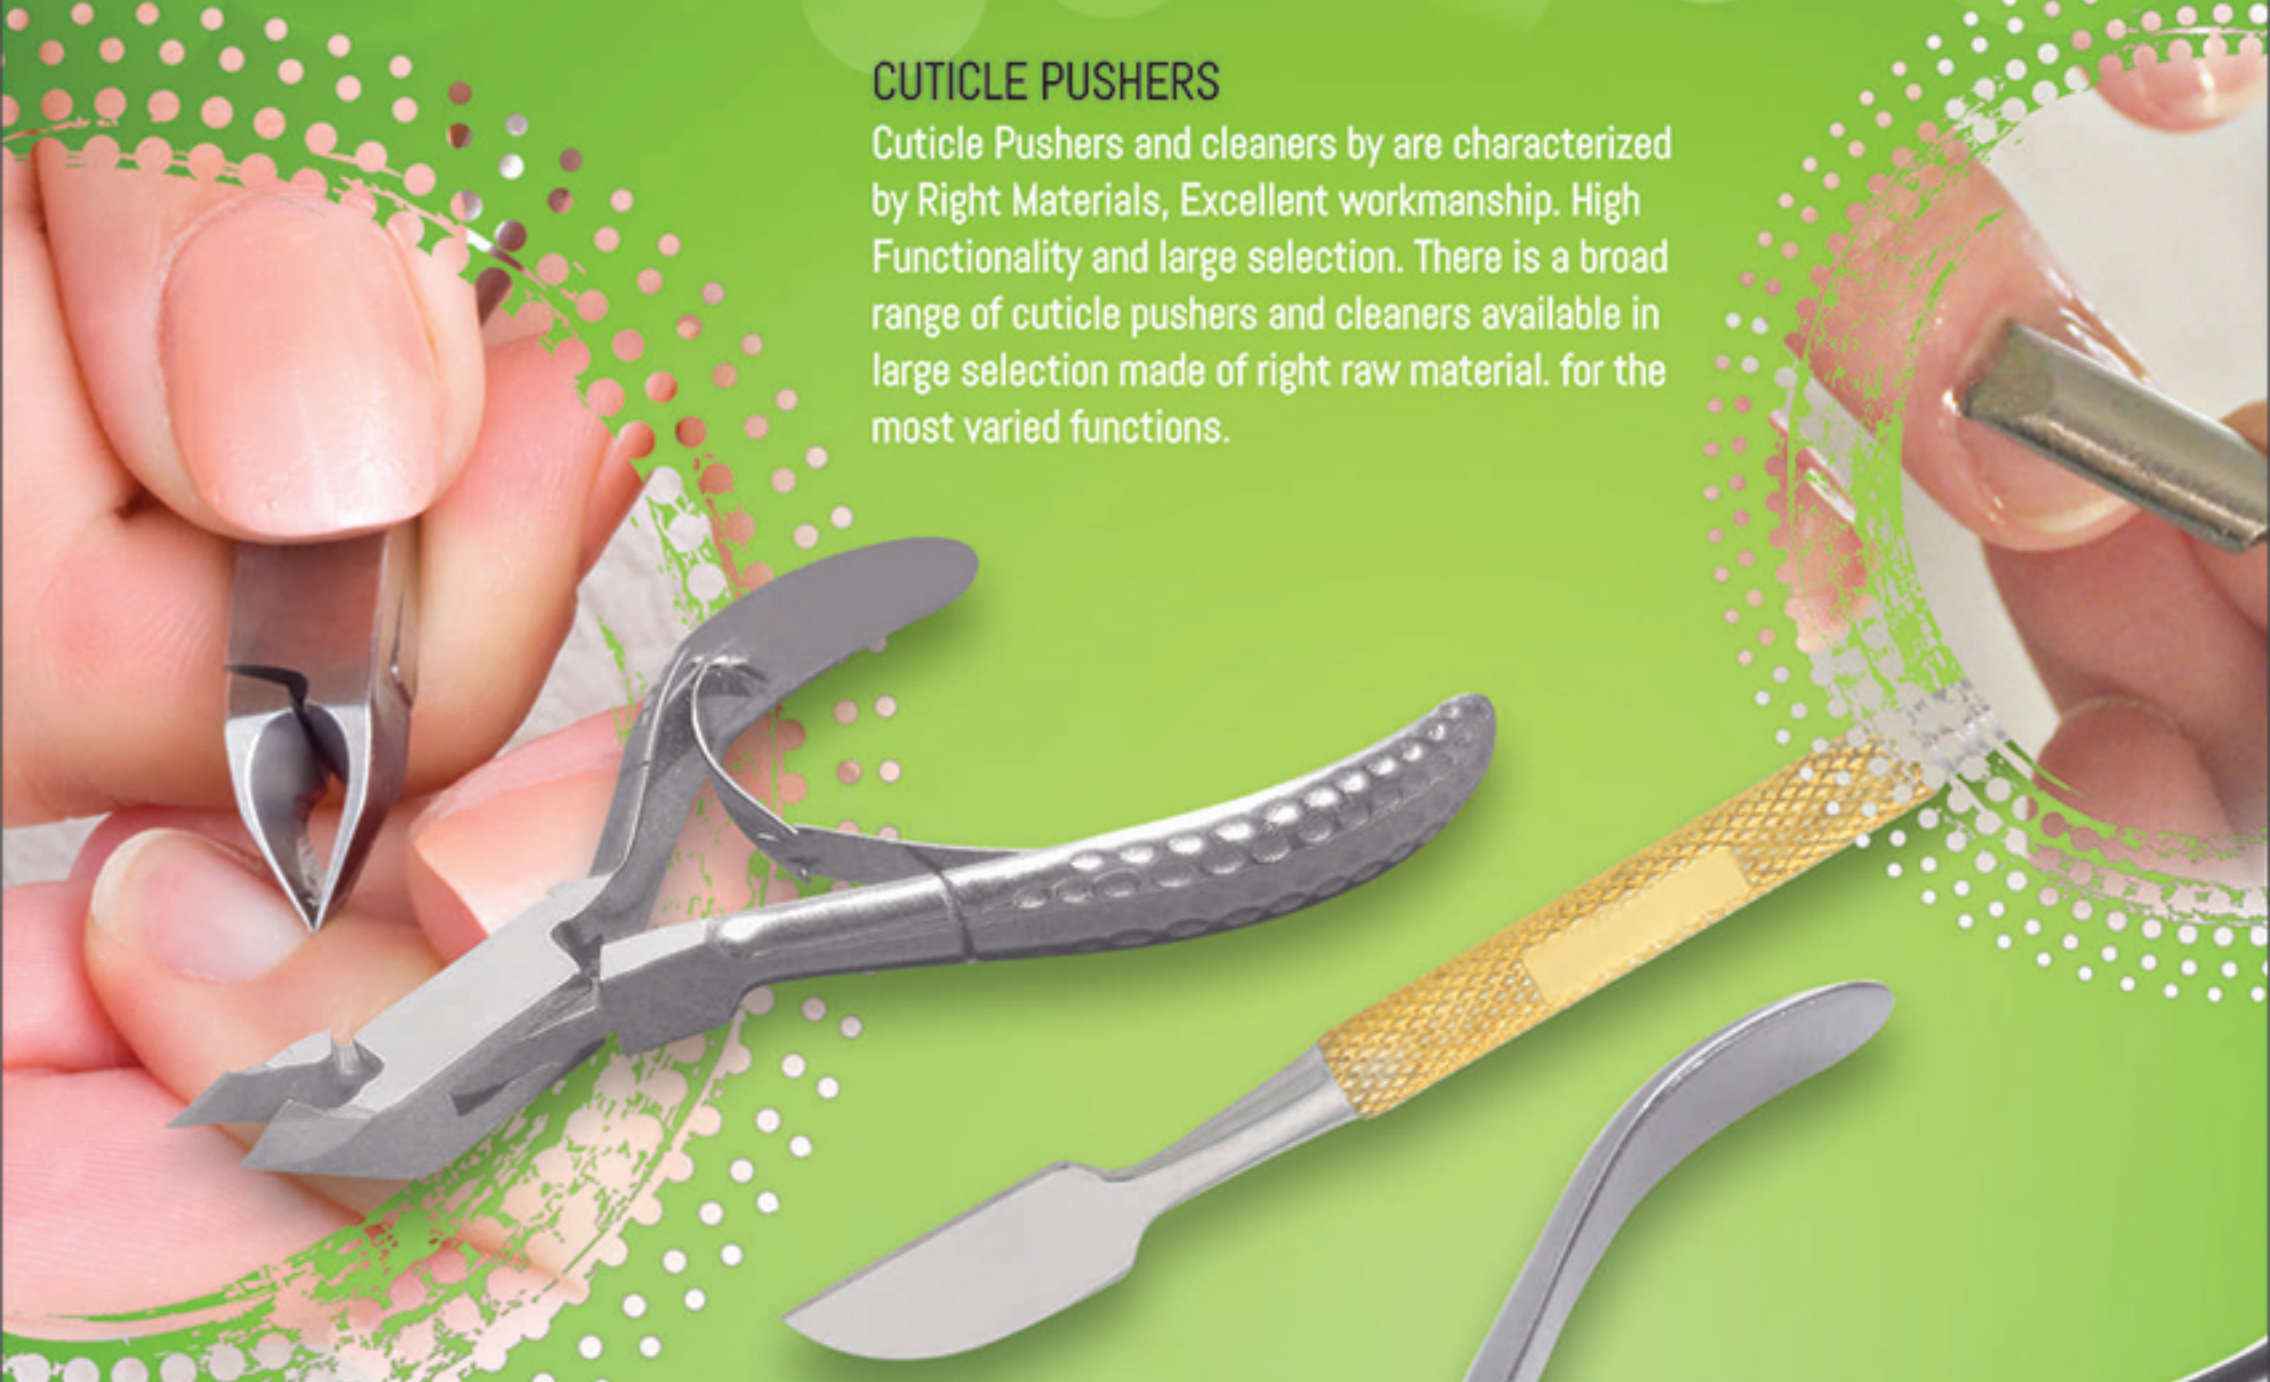

PROFESSIONAL Nail Nippers, Cutters & Pushures

CUTICLE PUSHERS

Cuticle Pushers and cleaners by are characterized by Right Materials, Excellent workmanship. High Functionality and large selection. There is a broad range of cuticle pushers and cleaners available in large selection made of right raw material. for the most varied functions.