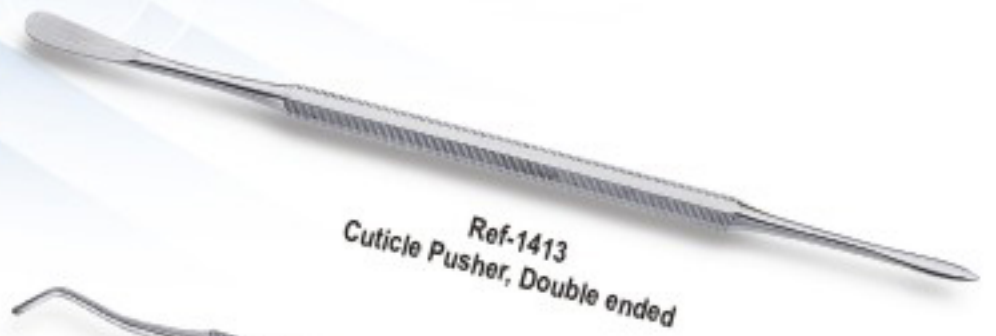

Ref-1406
Skin care tools

Ref-1407
Skin care tool

Ref-1408
Needle Holder

Ref-1409
Cuticle Pusher & Trimmer

Ref-1410
V Cuticle Trimmer

Ref-1411
Spatula, Double ended, Stainless steel

Ref-1412
Ingrown Toe Nail Lifter, For lifting ingrown toenails out of the skin, one side lifts and other side can be used to apply ointment