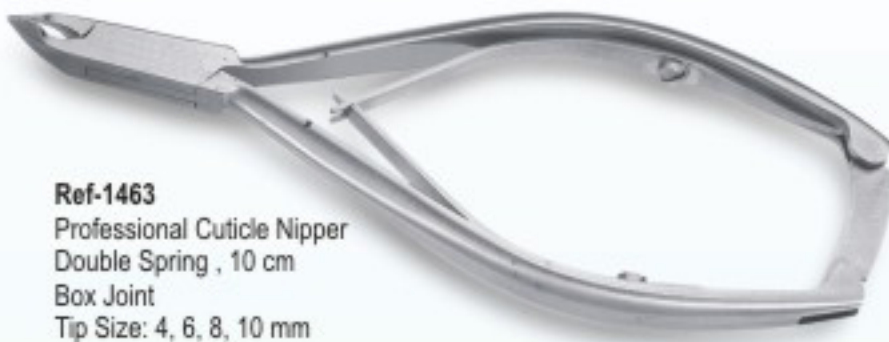

Ref-1462
Professional Cuticle Nipper
Single Spring, 10 cm
Box Joint
Tip Size: 4, 6, 8 mm

Ref-1463
Professional Cuticle Nipper
Double Spring , 10 cm
Box Joint
Tip Size: 4, 6, 8, 10 mm