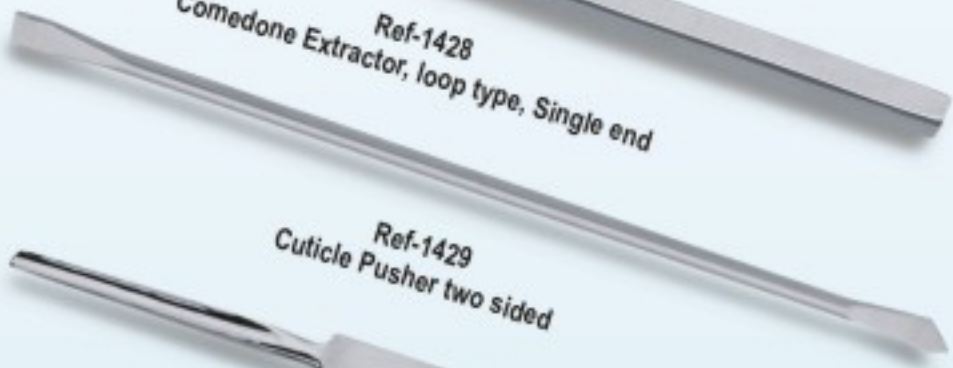

Ref-1425
Skin care tool

Ref-1426
Blade Holder

Ref-1427
Blade Holder

Ref-1428
Comedone Extractor, loop type, Single end

Ref-1429
Cuticle Pusher two sided

Ref-1430
Cuticle Pusher Single ended

Ref-1431
Blackhead remover Double ended